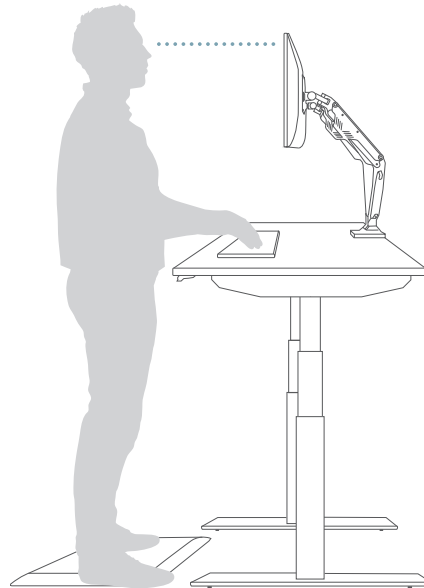

This Home Office Ships Directly to You in Just 5 Days- for as Little as \$828.

We've made it simple, comfortable, and affordable to work from home. See your AIS Dealer for details.

Office Includes:

- Bolton™ Express (Mid-Back)
- E Series Height Adjustable Table with True White Top and Metallic Silver Base - Choose either 24x60" or 30x60"
- Optional Clamp-On Single Monitor Arm

AIS

It's easy to work ergonomically and productively from home.

Proper Sitting

Arms are parallel to the floor, feet flat to the floor, screen is at eye level and back is fully supported.

Standing

Feet flat on the floor and utilize an AIS anti-fatigue mat, when possible.

Position AIS monitor arm 0-20" below eye level and monitor between arms.

Bolton Express (Mid-Back)

Offer Includes:

- Height Adjustable Table 24" x 60" or Height Adjustable Table 30" x 60"
- Bolton Mid-Back Task Chair
- Single Monitor Arm
- *Ships in 5 business days!*