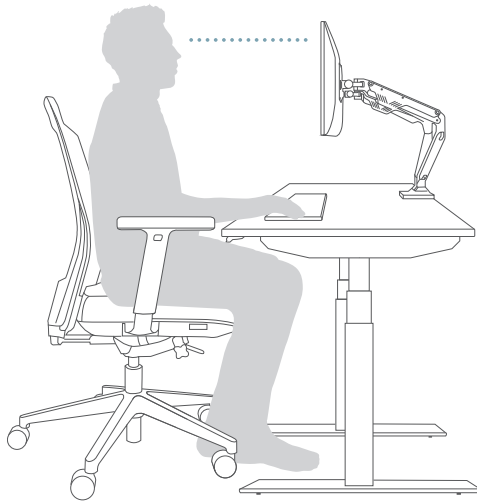

This Home Office Ships Directly to You in Just 5 Days- for as Little as \$828.

We've made it simple, comfortable, and affordable to work from home. See your AIS Dealer for details.

Office Includes:

- Bolton™ Express (Mid-Back)
- E Series Height Adjustable Table with True White Top and Metallic Silver Base - Choose either 24x60" or 30x60"
- Optional Clamp-On Single Monitor Arm

AIS

It's easy to work ergonomically and productively from home.

Proper Sitting

Arms are parallel to the floor, feet flat to the floor, screen is at eye level and back is fully supported.

Standing

Feet flat on the floor and utilize an AIS anti-fatigue mat, when possible.

Position AIS monitor arm 0-20" below eye level and monitor between arms.

Bolton Express (Mid-Back)

Offer Includes:

- Height Adjustable Table 24" x 60" or Height Adjustable Table 30" x 60"
- Bolton Mid-Back Task Chair
- Single Monitor Arm
- *Ships in 5 business days!*