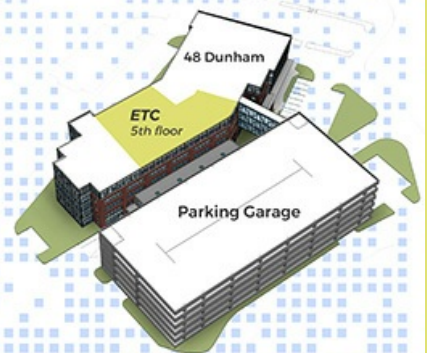

# Emerging Tech Center

at 48 Dunham Ridge

Incubator lab suites from 1,200 SF to 2,000 SF in Beverly

Cummings DUNHAM|RIDGE

For more information, contact Michelle Paul  
978-720-4024 | [mcp@cummings.com](mailto:mcp@cummings.com)