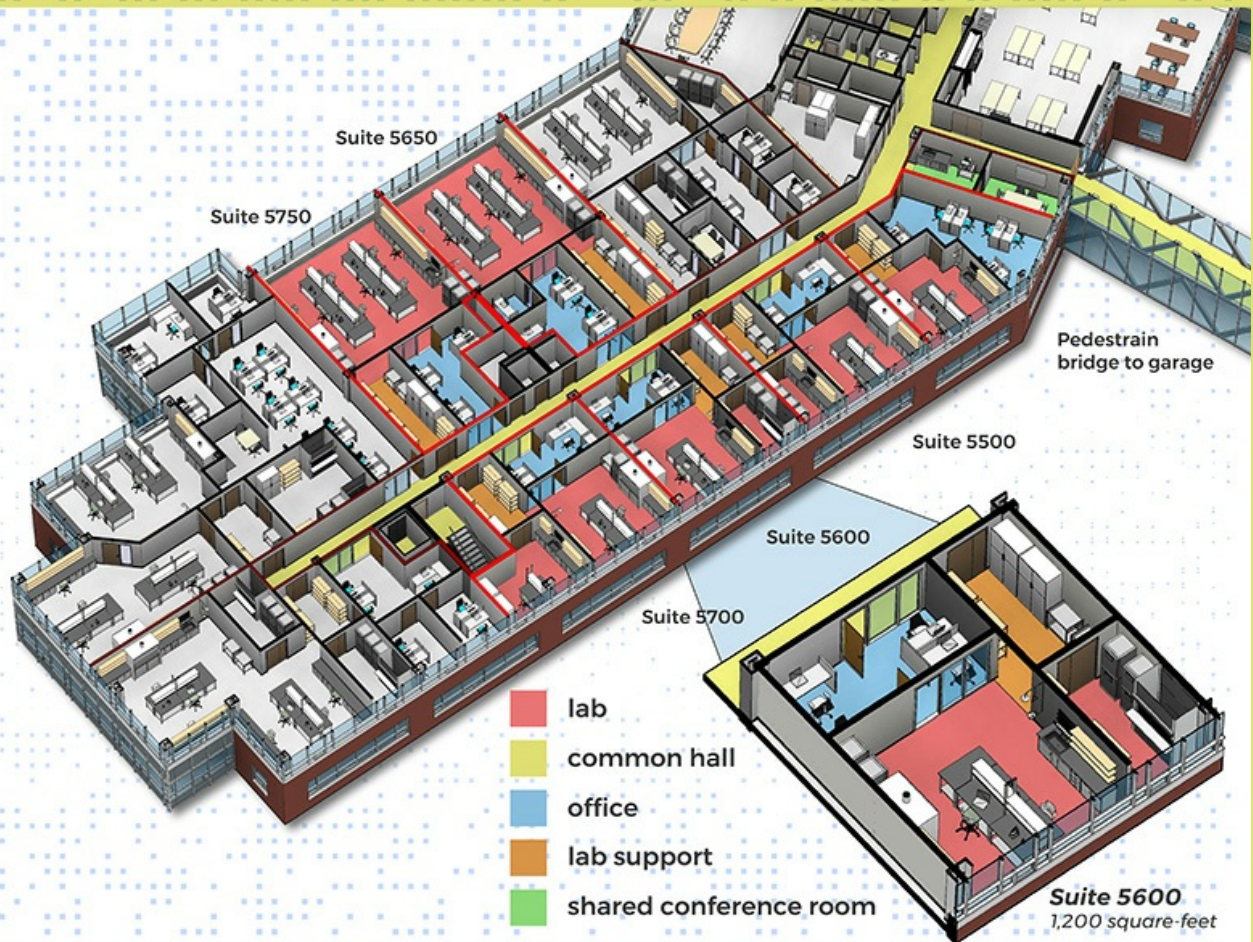

# Emerging Tech Center

at 48 Dunham Ridge

Incubator lab suites from 1,200 SF to 2,000 SF in Beverly

Cummings DUNHAM|RIDGE

For more information, contact Michelle Paul  
978-720-4024 | [mcp@cummings.com](mailto:mcp@cummings.com)